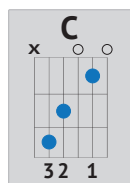

AMAZING GRACE

JOHN NEWTON - 1772

G CHORUS	∕	∕	∕	%	∕	∕	∕	C	∕	∕	∕	G	∕	∕	∕
A	-	ma	-	zing	Grace,		how	sweet		the	sound		that		

G	∕	∕	∕	%	∕	∕	∕	D	∕	∕	∕	%	∕	∕	∕
	saved		a	wretch		like	me								I

G	∕	∕	∕	%	∕	∕	∕	C	∕	∕	∕	G	∕	∕	∕
	once		was	lost,		but	now		am	found		was			

G	∕	∕	∕	D	∕	∕	∕	G	∕	∕	∕	%	∕	∕	∕
	blind		but	now		I	see								

LYRICS

There are four verses of lyrics, so we play through the whole progression four times.

Amazing Grace, how sweet the sound
That saved a wretch like me
I once was lost, but now am found
Was blind but now I see

Amazing Grace, how sweet the sound
That saved a wretch like me
I once was lost but now am found
Was blind but now I see

BONUS - THE MELODY

Here's the melody that I play over the intro of the tutorial. I would like to eventually make a lesson for this and many other melodies. I'll keep you posted!