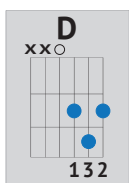

AMAZING GRACE

JOHN NEWTON - 1772

G CHORUS	∕	∕	∕	%	∕	∕	∕	C	∕	∕	∕	G	∕	∕	∕
A	-	ma	-	zing	Grace,		how	sweet		the	sound		that		

G	∕	∕	∕	%	∕	∕	∕	D	∕	∕	∕	%	∕	∕	∕
	saved		a	wretch		like	me								I

G	∕	∕	∕	%	∕	∕	∕	C	∕	∕	∕	G	∕	∕	∕
	once		was	lost,		but	now		am	found		was			

G	∕	∕	∕	D	∕	∕	∕	G	∕	∕	∕	%	∕	∕	∕
	blind		but	now		I	see								

LYRICS

There are four verses of lyrics, so we play through the whole progression four times.

Amazing Grace, how sweet the sound
That saved a wretch like me
I once was lost, but now am found
Was blind but now I see

Amazing Grace, how sweet the sound
That saved a wretch like me
I once was lost but now am found
Was blind but now I see

BONUS - THE MELODY

Here's the melody that I play over the intro of the tutorial. I would like to eventually make a lesson for this and many other melodies. I'll keep you posted!