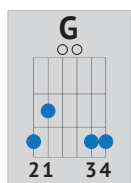

AMAZING GRACE

JOHN NEWTON - 1772

G CHORUS	∕	∕	∕	%	∕	∕	∕	C	∕	∕	∕	G	∕	∕	∕
A	-	ma	-	zing	Grace,		how	sweet		the	sound		that		

G	∕	∕	∕	%	∕	∕	∕	D	∕	∕	∕	%	∕	∕	∕
	saved		a	wretch		like	me								I

G	∕	∕	∕	%	∕	∕	∕	C	∕	∕	∕	G	∕	∕	∕
	once		was	lost,		but	now		am	found		was			

G	∕	∕	∕	D	∕	∕	∕	G	∕	∕	∕	%	∕	∕	∕
	blind		but	now		I	see								

LYRICS

There are four verses of lyrics, so we play through the whole progression four times.

Amazing Grace, how sweet the sound
That saved a wretch like me
I once was lost, but now am found
Was blind but now I see

Amazing Grace, how sweet the sound
That saved a wretch like me
I once was lost but now am found
Was blind but now I see

BONUS - THE MELODY

Here's the melody that I play over the intro of the tutorial. I would like to eventually make a lesson for this and many other melodies. I'll keep you posted!