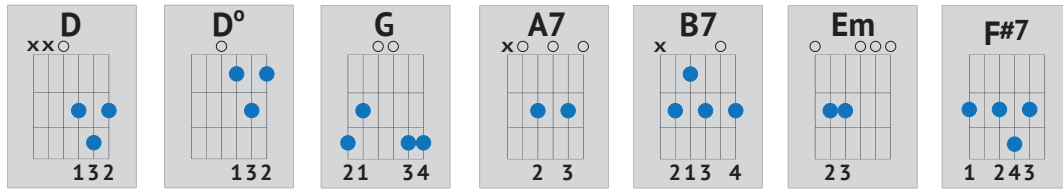

O' LITTLE TOWN OF BETHLEHEM

D **D°** | **G** | **D** **A⁷** | **D** |

Oh little town of Bethlehem, how still we see thee lie

D **B⁷** | **A^m** | **D** **A⁷** | **D** |

Above thy deep and dreamless sleep the silent stars go by

D **E^m** | **F^{#7}** | **B^m** **G** | **F^{#7}** |

Yet in thy dark streets shine, the everlasting light

D **D°** | **G** | **D** **A⁷** | **D** |

The hopes and fears of all the years are met in thee tonight.

O' LITTLE TOWN OF BETHLEHEM - PAGE 2

INTRO

VERSE 2

D Ddim G
For Christ is born of Mary

D A7 D
And gathered all above

D B7 Em
While mortals sleep the angels keep

D A7 D
Their watch of wondering love

D Em F#
O morning stars together

Bm G F#
Proclaim thy holy birth

D Ddim G
And praises sing to God the king

D A7 D
And peace to men on earth

REPEAT VERSE 1

BUILD YOUR GUITAR-PLAYING CONFIDENCE!

PREMIUM COURSES AVAILABLE

ENROLL TODAY