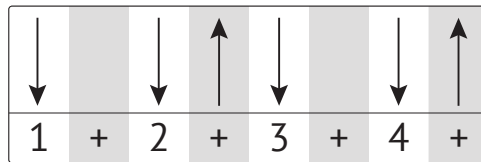

O' LITTLE TOWN OF BETHLEHEM

D **D°** | **G** | **D** **A⁷** | **D** |

Oh little town of Bethlehem, how still we see thee lie

D **B⁷** | **A^m** | **D** **A⁷** | **D** |

Above thy deep and dreamless sleep the silent stars go by

O' LITTLE TOWN OF BETHLEHEM - PAGE 2

INTRO

VERSE 2

D Ddim G
For Christ is born of Mary

D A7 D
And gathered all above

D B7 Em
While mortals sleep the angels keep

D A7 D
Their watch of wondering love

D Em F#
O morning stars together