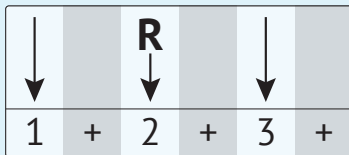

THE STAR-SPANGLED BANNER

National Anthem
Easy Version

CHORDS

STRUMMING PATTERNS

G | **C** **G** | **C** **C** **D** | **G** |
3 | **1 2 3** | **3 1 2 3** | **1 2 3** | **1 2 3** |
 Oh, say can you see, by the dawn's ear - ly light, What so