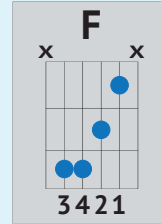

THE STAR-SPANGLED BANNER

National Anthem
Easy Version

CHORDS

STRUMMING PATTERNS

G | **C** **G** | **C** **C** **D** | **G** |
3 | **1 2 3** | **3 1 2 3** | **1 2 3** | **1 2 3** |
 Oh, say can you see, by the dawn's ear - ly light, What so

C | **G** | **C** | **C** |
1 2 3 | **1 2 3** | **1 2 3** | **1 2 3** |
 ram - parts we watch'd were so gal - lant - ly stream-ing? And the

C 1 2 3	C 1 2 3	G 1 2 3	G 1 2 3
rock - et's	red glare,	the bomb burs -	ting in air, Gave