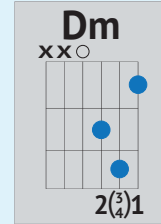

THE STAR-SPANGLED BANNER

National Anthem
Easy Version

CHORDS

STRUMMING PATTERNS

G | **C** **G** | **C** **C** **D** | **G** |
3 | **1 2 3** | **3 1 2 3** | **1 2 3** | **1 2 3** |
 Oh, say can you see, by the dawn's ear - ly light, What so

C | **G** | **C** | **C** |
1 2 3 | **1 2 3** | **1 2 3** | **1 2 3** |
 ram - parts we watch'd were so gal - lant - ly stream-ing? And the

C 1 2 3	C 1 2 3	G 1 2 3	G 1 2 3
rock - et's	red glare,	the bomb burs -	ting in air, Gave