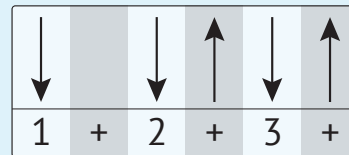

THE STAR-SPANGLED BANNER

National Anthem
Easy Version

CHORDS

STRUMMING PATTERNS

G | **C** **G** | **C** **C** **D** | **G** |
3 | **1 2 3** | **3 1 2 3** | **1 2 3** | **1 2 3** |
 Oh, say can you see, by the dawn's ear - ly light, What so