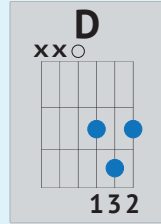

THE STAR-SPANGLED BANNER

National Anthem
Easy Version

CHORDS

STRUMMING PATTERNS

G | **C** **G** | **C** **C** **D** | **G** |
3 | **1 2 3** | **3 1 2 3** | **1 2 3** | **1 2 3** |
 Oh, say can you see, by the dawn's ear - ly light, What so

C | **G** | **C** | **C** |
1 2 3 | **1 2 3** | **1 2 3** | **1 2 3** |
 ram - parts we watch'd were so gal - lant - ly stream-ing? And the

C 1 2 3	C 1 2 3	G 1 2 3	G 1 2 3
rock - et's	red glare,	the bomb burs -	ting in air, Gave