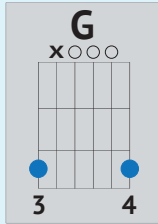

THE STAR-SPANGLED BANNER

National Anthem
Easy Version

CHORDS

STRUMMING PATTERNS

G | **C** **G** | **C** **C** **D** | **G** |
3 | **1 2 3** | **3 1 2 3** | **1 2 3** | **1 2 3** |
 Oh, say can you see, by the dawn's ear - ly light, What so

C | **G** | **C** | **C** |
1 2 3 | **1 2 3** | **1 2 3** | **1 2 3** |
 ram - parts we watch'd were so gal - lant - ly stream-ing? And the

C 1 2 3	C 1 2 3	G 1 2 3	G 1 2 3
rock - et's	red glare,	the bomb burs -	ting in air, Gave