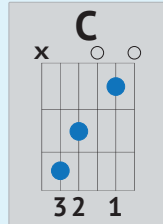

THE STAR-SPANGLED BANNER

National Anthem
Easy Version

CHORDS

STRUMMING PATTERNS

G | **C** **G** | **C** **C** **D** | **G** |
3 | **1 2 3** | **3 1 2 3** | **1 2 3** | **1 2 3** |
 Oh, say can you see, by the dawn's ear - ly light, What so

C | **G** | **C** | **G** | **C** | **G** |
1 2 3 | **1 2 3** | **1 2 3** | **1 2 3** | **1 2 3** |
 proud - ly we hail'd at the twi - light's last gleaming, Whose broad

C | **G** | **C** | **C** | **D** | **G** |
1 2 3 | **1 2 3** | **1 2 3** | **1 2 3** | **1 2 3** |
 stripes and bright stars thru the pe - ri - lous fight O'er the

C | **G** | **C** | **C** |
1 2 3 | **1 2 3** | **1 2 3** | **1 2 3** |
 ram - parts we watch'd were so gal - lant - ly stream-ing? And the

C 1 2 3	C 1 2 3	G 1 2 3	G 1 2 3
rock - et's	red glare,	the bomb burs -	ting in air, Gave